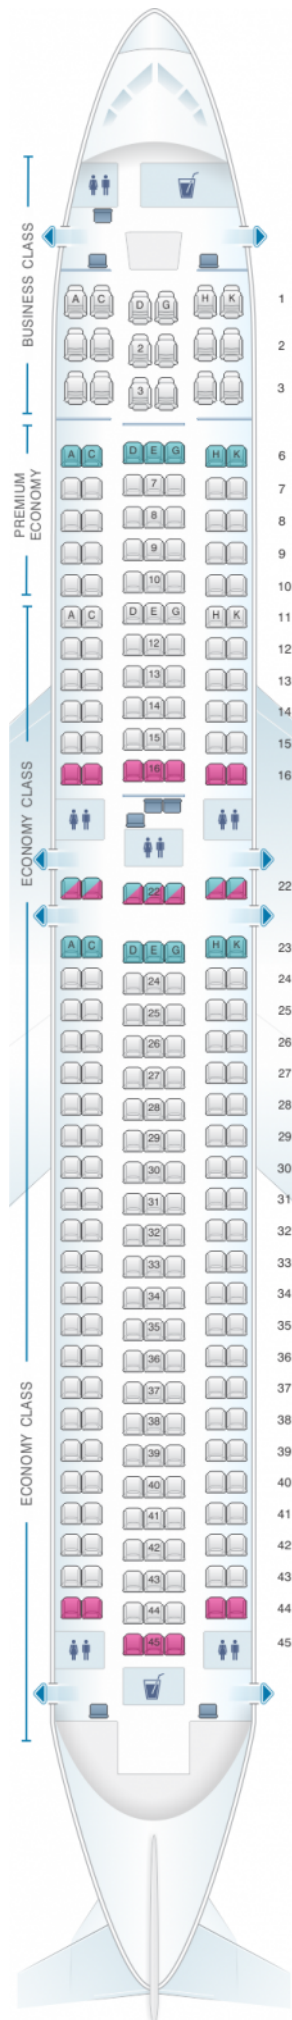

Condor Boeing B767 300ER version2

Class	Seats
Economy	212
Premium Economy	35
Business	18

good seat	good but beware	beware	staff seat	exit
wheelchair accessibility	toilet	closet	galletry	power port