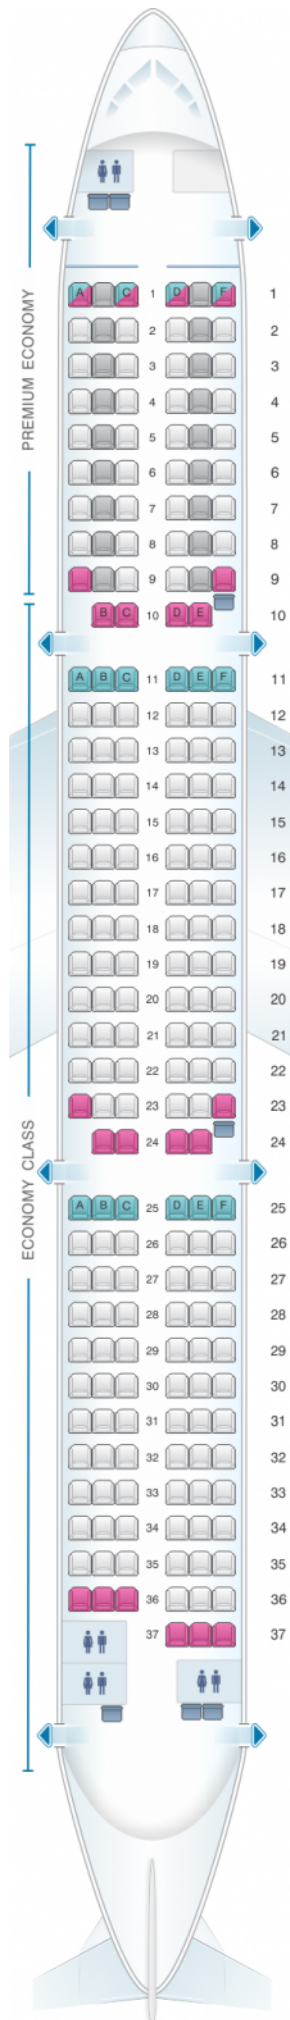

Condor Airbus A321 200

Class	Sièges
Economy	176
Economy	176

good seat

good but beware

beware

staff seat

exit

wheelchair accessibility

toilet

closet

gallery

power port