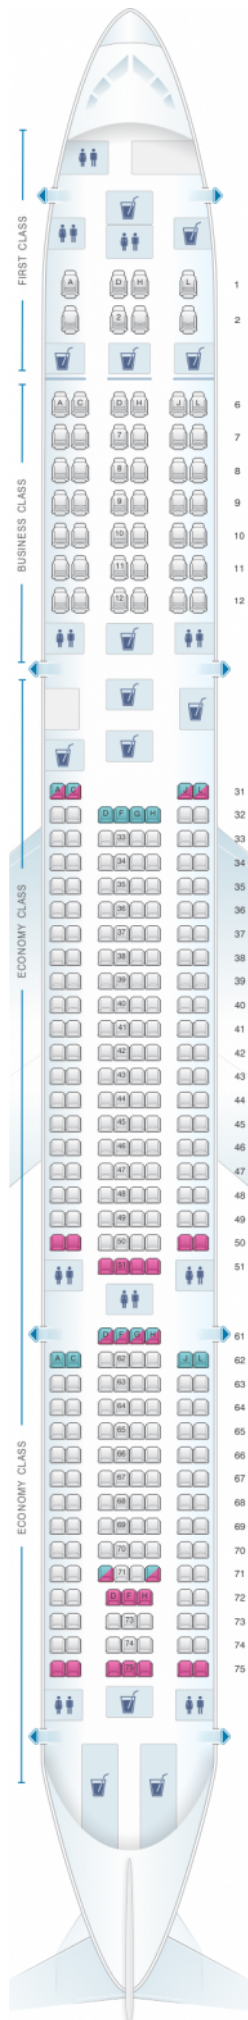

China Eastern Airlines Airbus A340 600

| Class | Sièges |
|-------|--------|
| First | 8 |
| First | 8 |
| First | 8 |

good seat

good but beware

beware

staff seat

exit

wheelchair
accessibility

toilet

closet

gallery

power port