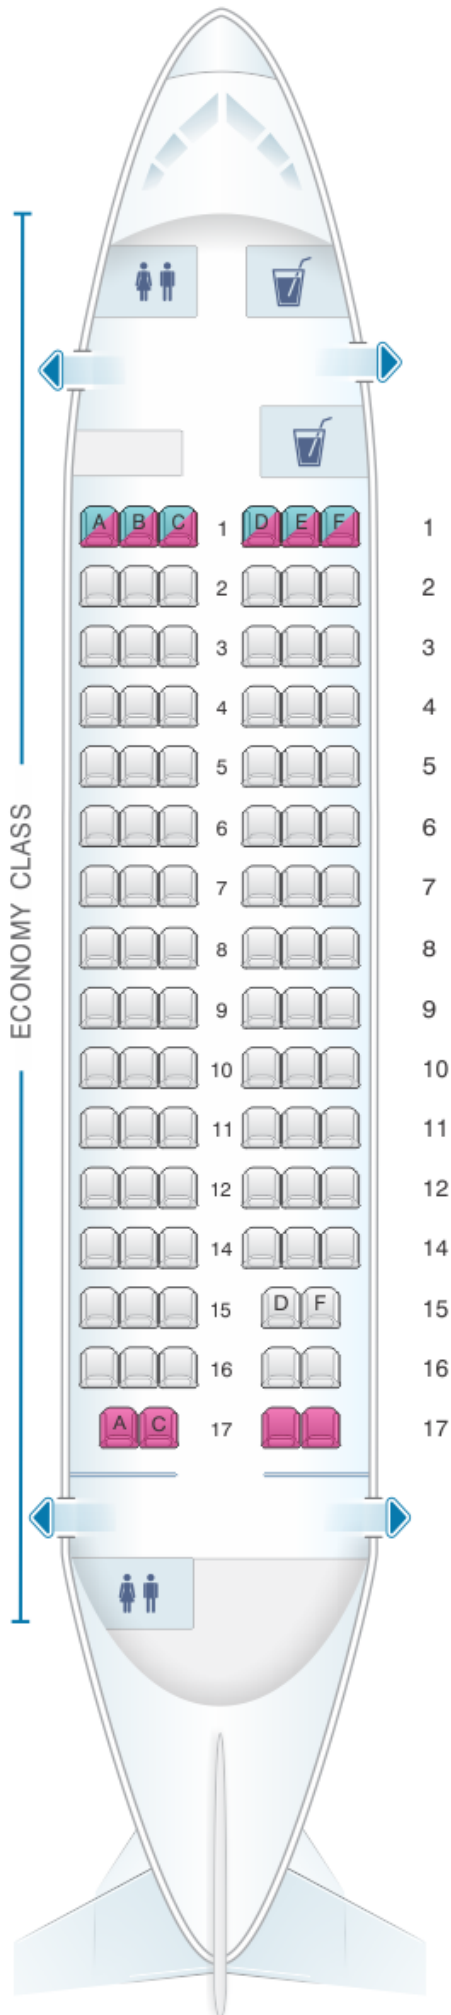

# Bulgaria Air BAE 146 200

## 90pax

Class	Sièges
Economy Class	90

Legend for seat and cabin features:

- good seat
- good but beware
- beware
- staff seat
- exit
- wheelchair accessibility
- toilet
- closet
- gallery
- power port