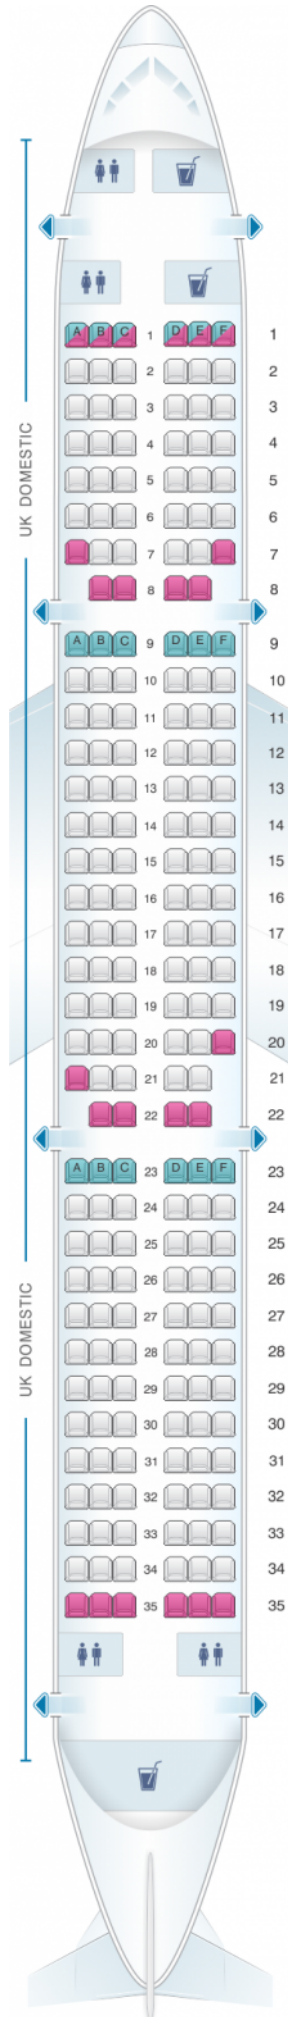

# British Airways Airbus A321 Domestic Lay

Class	Sièges
UK Domestic	205

				
good seat	good but beware	beware	staff seat	exit
				
wheelchair accessibility	toilet	closet	gallery	power port