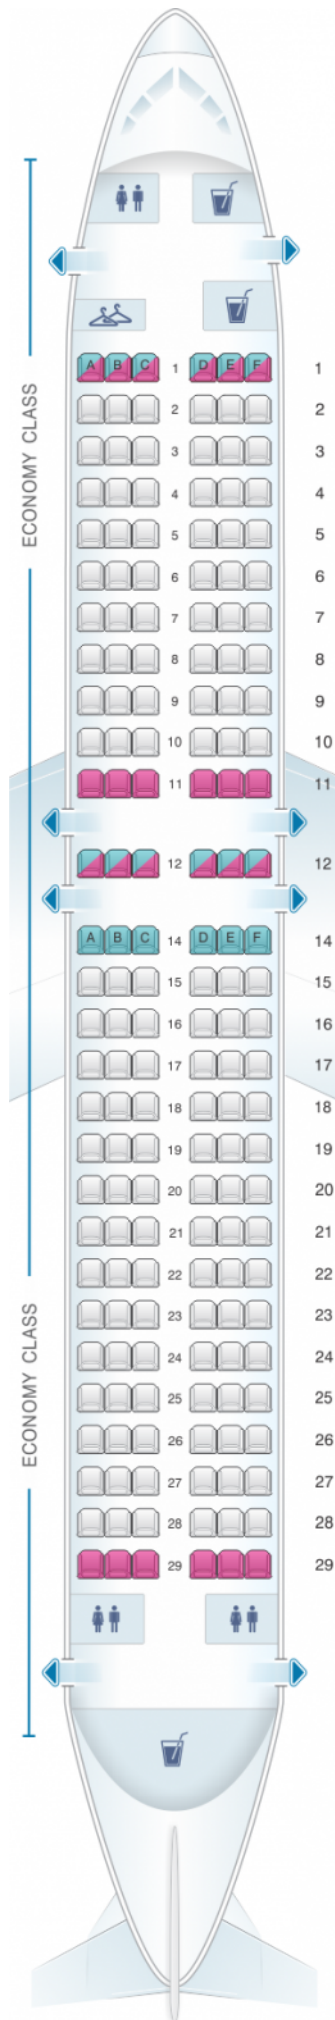

Blue Panorama Boeing B737 400

Class	Seats
Economy Class	168

				
good seat	good but beware	beware	staff seat	exit
				
wheelchair accessibility	toilet	closet	galley	power port