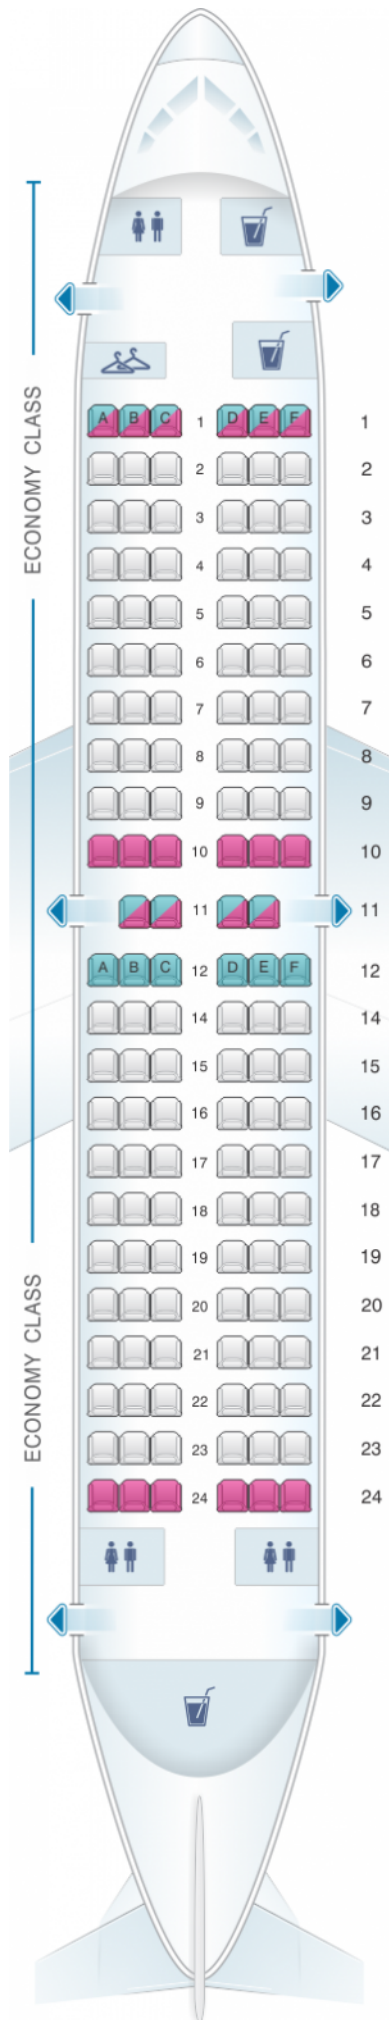

# Blue Panorama Boeing B737 300

Class	Sièges
Economy Class	136

				
good seat	good but beware	beware	staff seat	exit
				
wheelchair accessibility	toilet	closet	gallery	power port