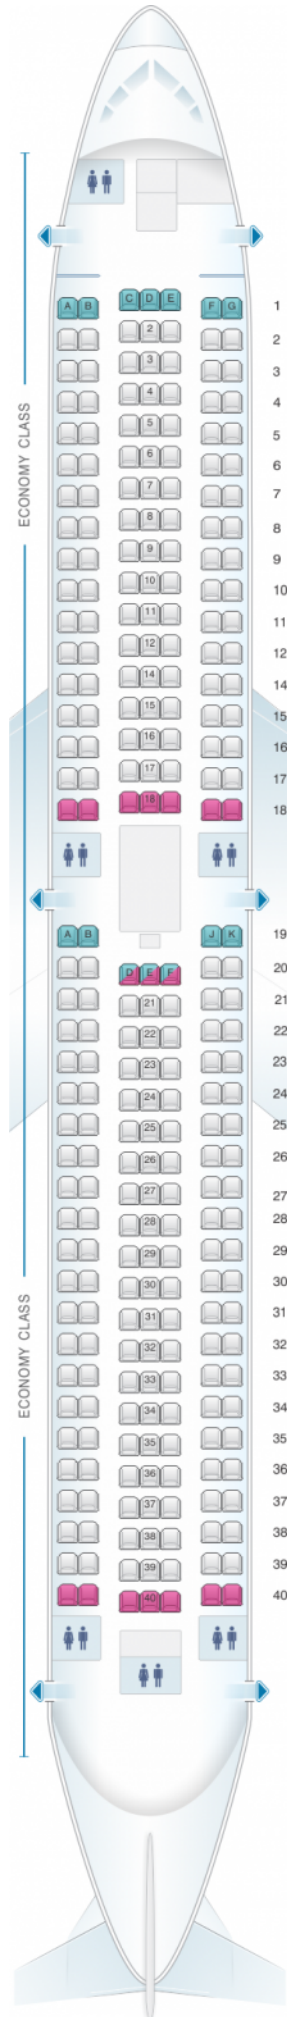

ASIANA AIRLINES

Asiana Airlines Boeing B767 300 270pax

Class	Pitch	Width	Seats
Array	Array	Array	Array

good seat

good but beware

beware

staff seat

exit

wheelchair accessibility

toilet

closet

galley

power port