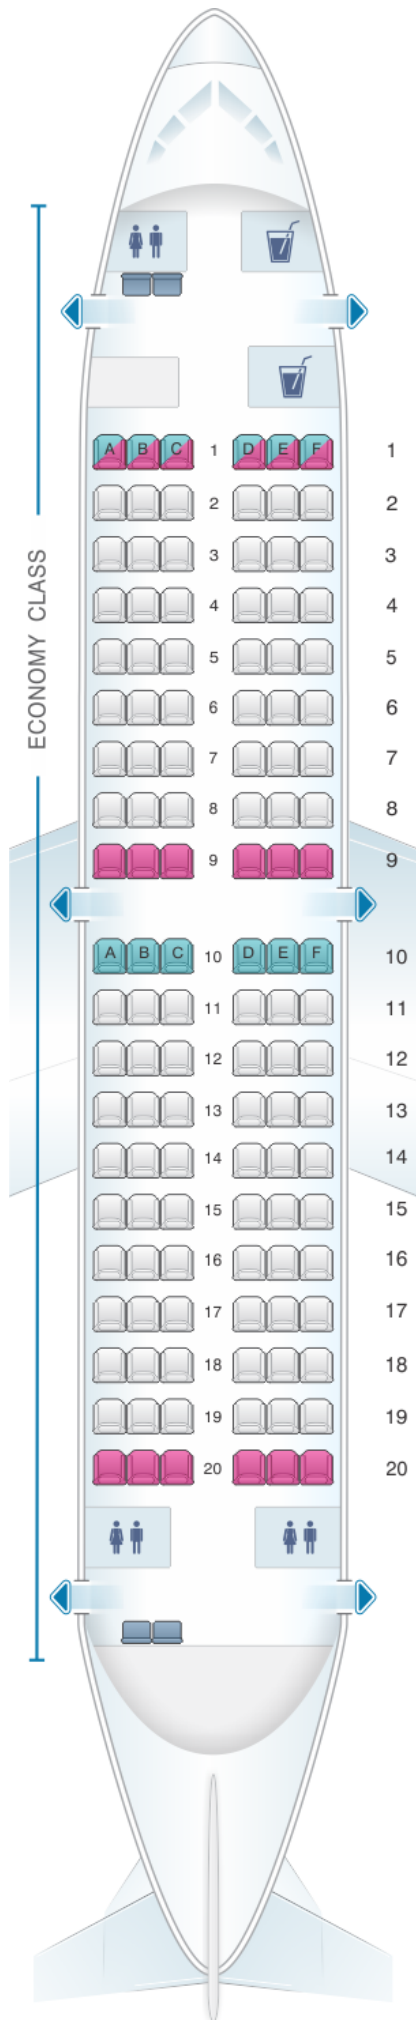

Air North - Yukon's Airline Boeing B737 200

Class	Seats
Economy Class	120

				
good seat	good but beware	beware	staff seat	exit
				
wheelchair accessibility	toilet	closet	galley	power port