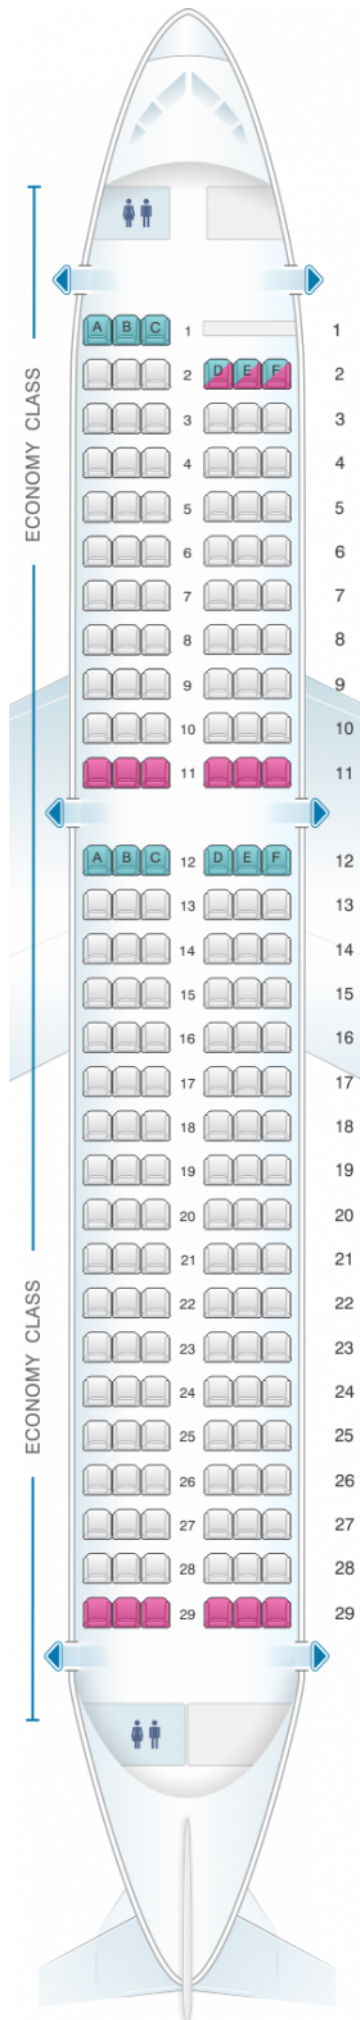

Air New Zealand Airbus A320 Domestic

Class	Sièges
Economy	171

				
good seat	good but beware	beware	staff seat	exit
				
wheelchair accessibility	toilet	closet	gallery	power port