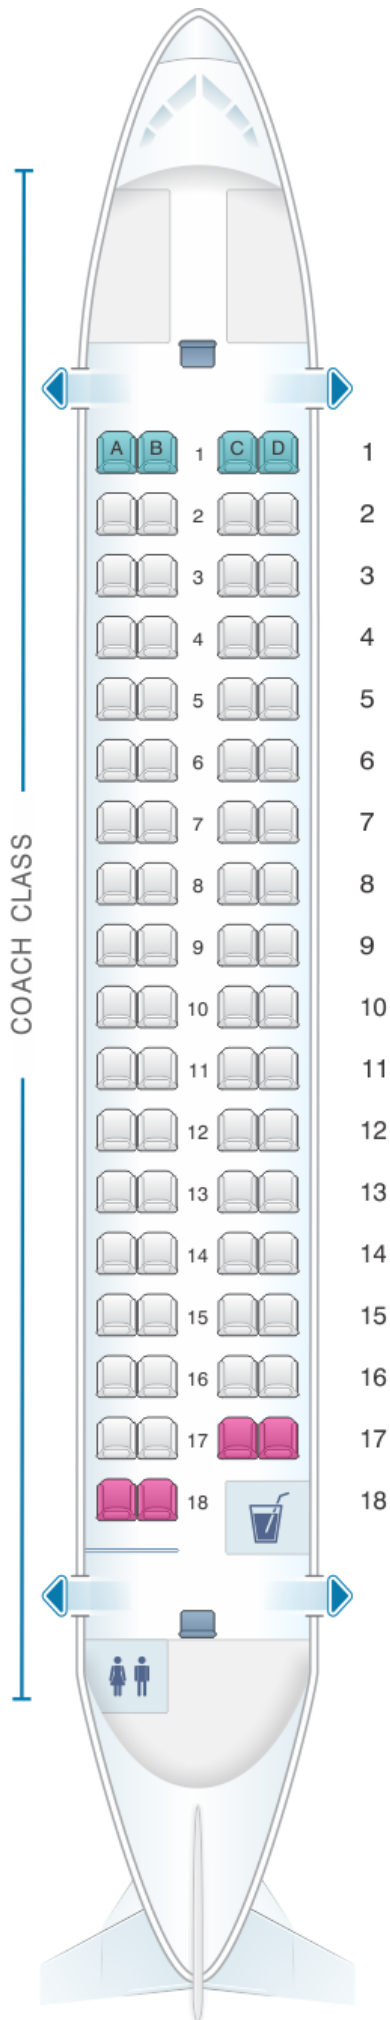

## Air Mandalay ATR 72

Class	Tanguage	Sièges
Coach Class	31	70

				
good seat	good but beware	beware	staff seat	exit
				
wheelchair accessibility	toilet	closet	gallery	power port