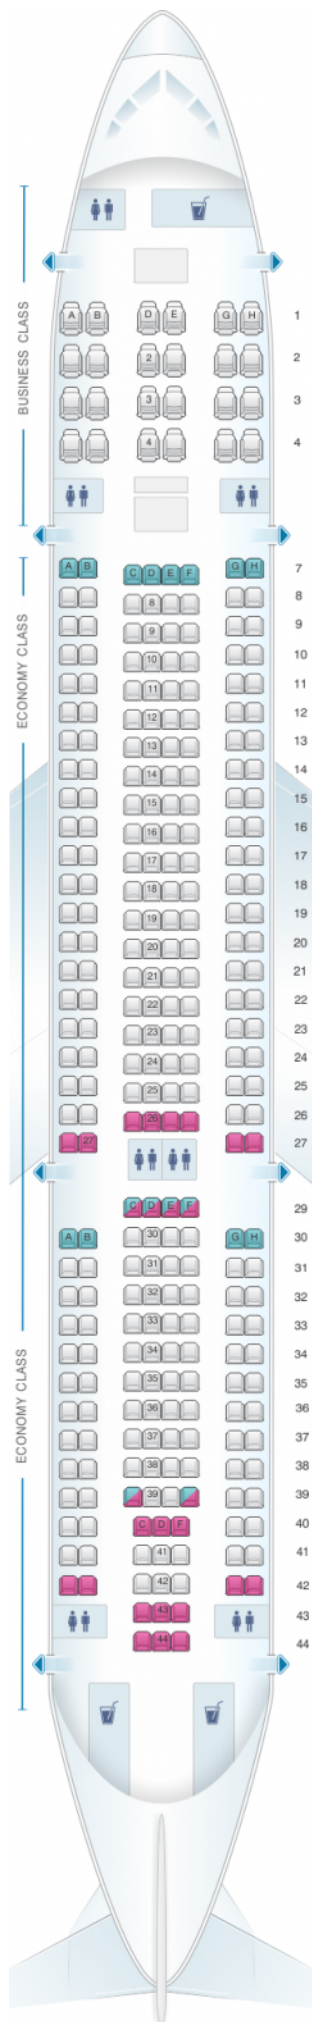

# Air Europa Airbus A330 200

Class

				
good seat	good but beware	beware	staff seat	exit
				
wheelchair accessibility	toilet	closet	galley	power port