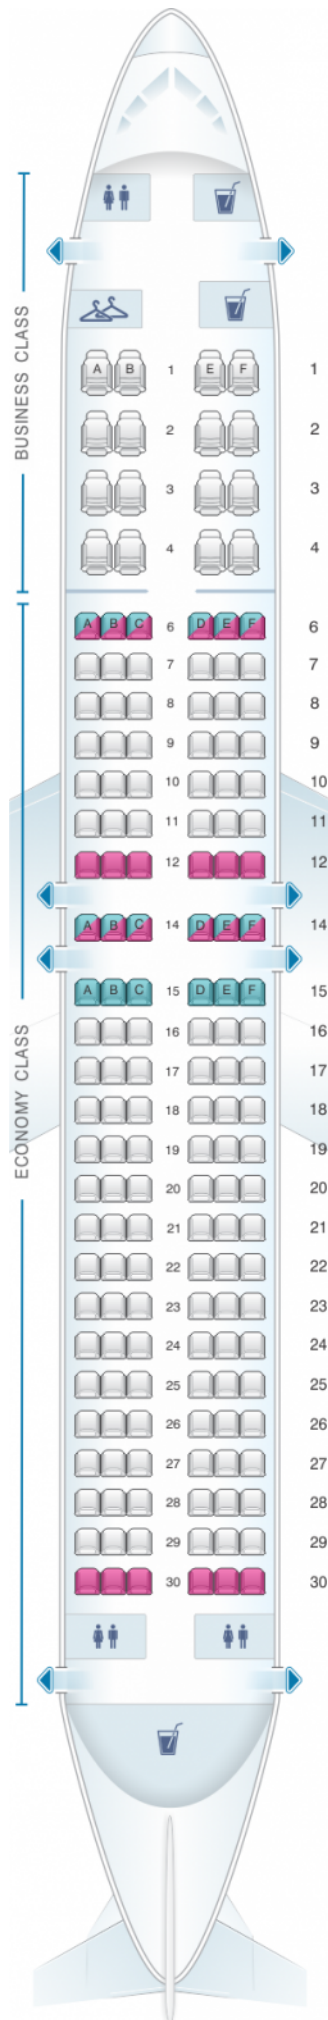

Aeromexico Boeing B737 800

Class	Tono	Ancho	asientos
Array	Array	Array	Array

				
good seat	good but beware	beware	staff seat	exit
				
wheelchair accessibility	toilet	closet	galley	power port