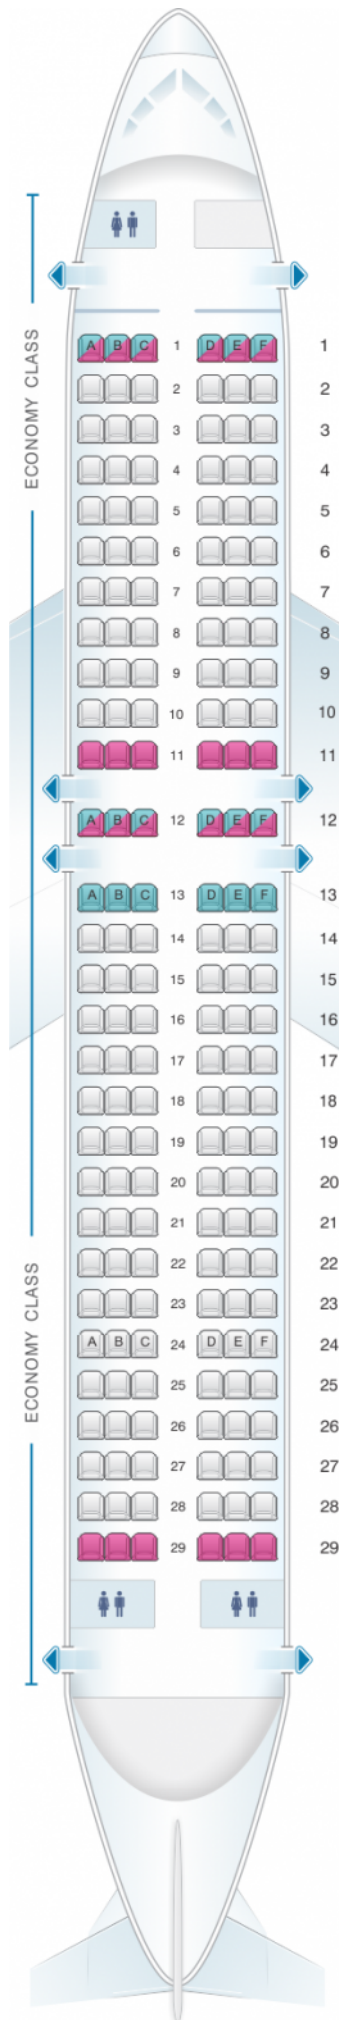

## Aer Lingus Airbus A320

Class	Tanguage	?Largeur	Sièges
Economy Class	30.0	18	174

				
good seat	good but beware	beware	staff seat	exit
				
wheelchair accessibility	toilet	closet	gallery	power port